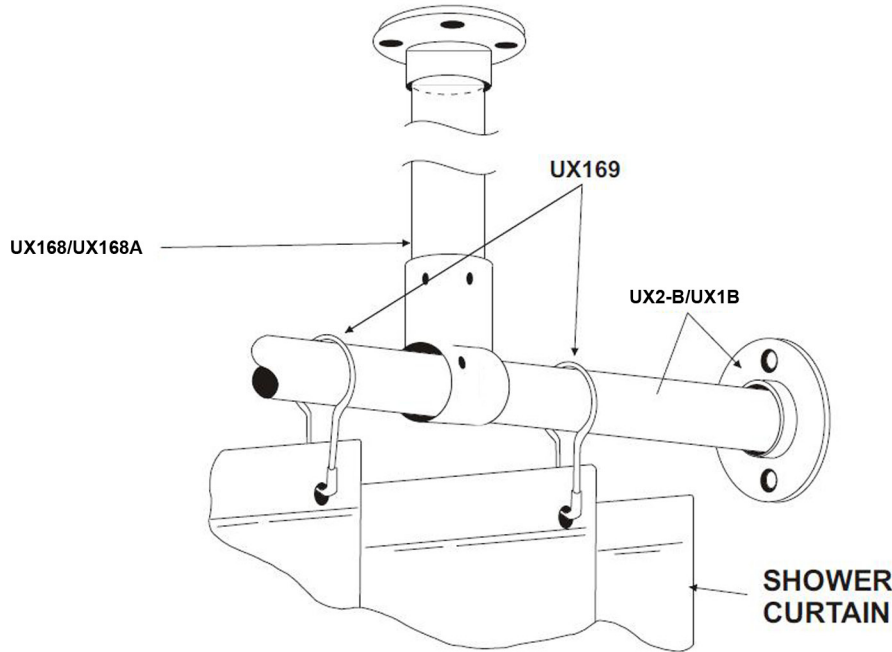

## UX250P SHOWER CURTAIN

Job #:

Item #:

Quantity:

MOUNTING	HANDING	TYPE	SIZE	OTHER

**Design:** To insure the ultimate in bacteria free curtain, there are no side hems to hinder the flow-off of soap and water. This also makes cleaning easier. The heading is reinforced with a ten gauge vinyl film with rust proof anodized eyelets spaced 6" apart.

**\*UX168/UX168A:** Overhead s/s supports for oversized shower rods. (For shower rods over 72" in length an overhead support is recommended)

**UX168:** 1" OD shower rods.

**UX168A:** 1 1/4" OD shower rods.