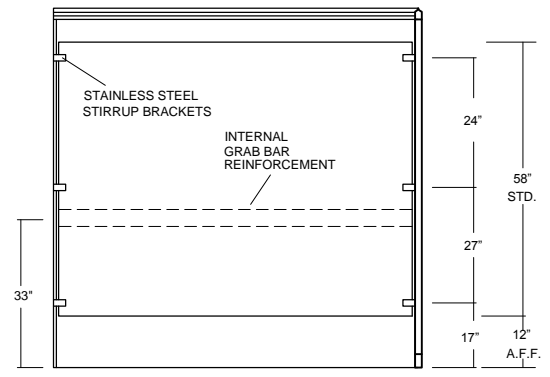

FRONT VIEW

SIDE VIEW

**Standard Elevation - Stainless Steel Partitions**  
 Cutout Inset Gravity Hinge - Stainless Steel Stirrup Brackets  
 Floor Mounted Overhead Braced